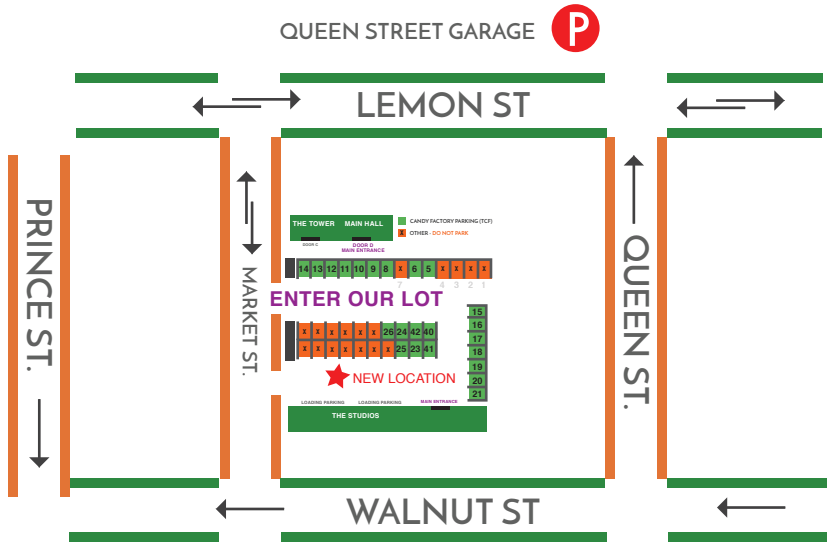

*We look forward to welcoming you!*

**THE CANDY FACTORY**  
342 N. Queen St, REAR,  
Warehouse D,  
Lancaster, PA 17603

**THE STUDIOS**  
321 Market St.  
Lancaster, PA 17603

PLEASE PARK IN TCF SPOTS ONLY - SIGN IN AT FRONT DESK - ENTER LOT VIA MARKET ST.

## DIRECTIONS

From Route 30, take the Harrisburg Pike exit. Head Southeast toward Lancaster City. Make a Right onto Prince Street, proceed in the left lane. Make a Left onto Lemon Street CVS will be at the corner. Make a Right onto Market street, Market street is next to Alley Kat. Our parking lot is on the Left hand side.

From the Southern end, Take PA-272 N/US-222 N/ Willow Street Pike. Stay Straight onward. 222 turns into South Queen Street. From Queen Street, make a Left onto Lemon Street. The Belvedere will be on the corner. Make a Left after The Alley Kat onto Market Street. Our parking lot will be on the Left.

## CANDY FACTORY PARKING IMPORTANT

FREE GUEST PARKING IN OUR LOT!

WE ARE NOW ACROSS THE PARKING LOT FROM OUR OLD LOCATION PLEASE SEE THE MAP OFF TO THE RIGHT FOR OUR NEW ENTRANCE AS WELL AS PARKING OPTIONS